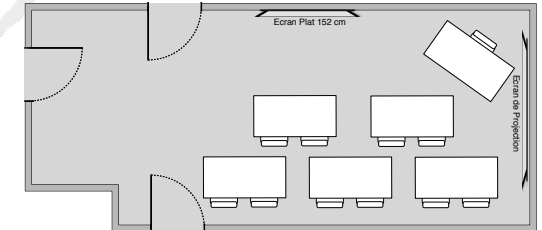

Classroom (10)