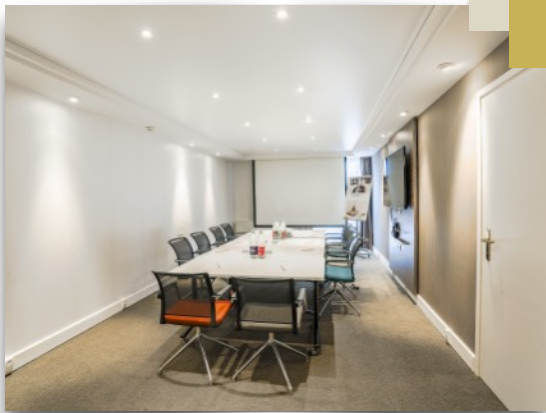

### Meeting Room SAINT-OMER

*30 m2 meeting room with natural daylight. Ideal place for work meetings or exhibitions. Direct access to the ARRAS and BERGUES meeting rooms*

#### Technical description

- Surface: 30 m2
- Height: 2,40 m (7,8 ft)
- 60" LCD Flat Screen
- 10 220 V electrical plugs
- 2 USB plugs
- 1 VGA & HDMI ports
- 1 network socket
- Telephone
- TV antenna
- WI-FI