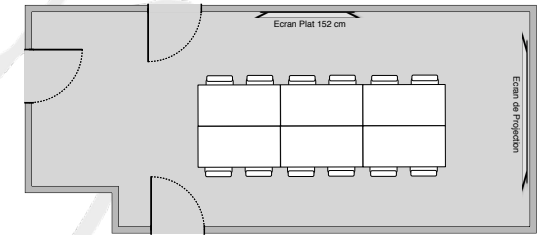

Room Layout capacities

Boardroom (12)