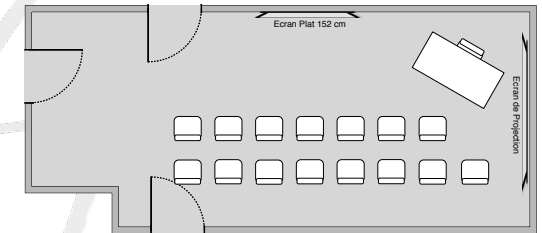

Theatre (15)