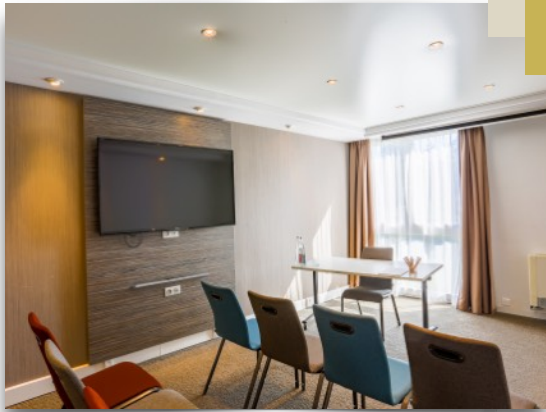

#### Technical description

- Surface: 30 m2
- Height: 2,40 m (7,8 ft)
- 60" LCD Flat Screen
- 10 220 V electrical plugs
- 2 USB plugs
- 1 VGA & HDMI ports
- 1 network socket
- Telephone
- TV antenna
- WI-FI

## Room Layout capacities